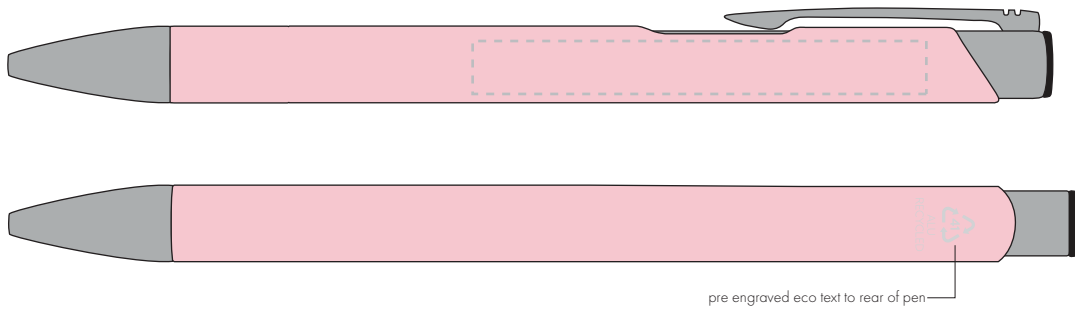

Your Ref:
Our Ref:

Quantity:
Version: 1

Product Code: TPC982001
Product Colour: BABY PINK

PRINTING CONCERNS:

We stock this item in the following colours

**PANTONE REFERENCE(S)**

- Colour 1
- Colour 2
- Colour 3
- Colour 4

ARTWORK SCALE 100%

ARTWORK SCALE 100%
Side Print Area:
60mm x 7mm

The dashed line is to demonstrate print area and will not appear on your printed item

PLEASE NOTE:

- All colours including print and product are for visual purposes only and should not be regarded as the actual colour of the product and print.
- Some products may vary from batch to batch and may differ from previous orders.
- The colour and texture of a product can also have an effect on the final print colour.
- By approving this order we accept that you understand these terms.